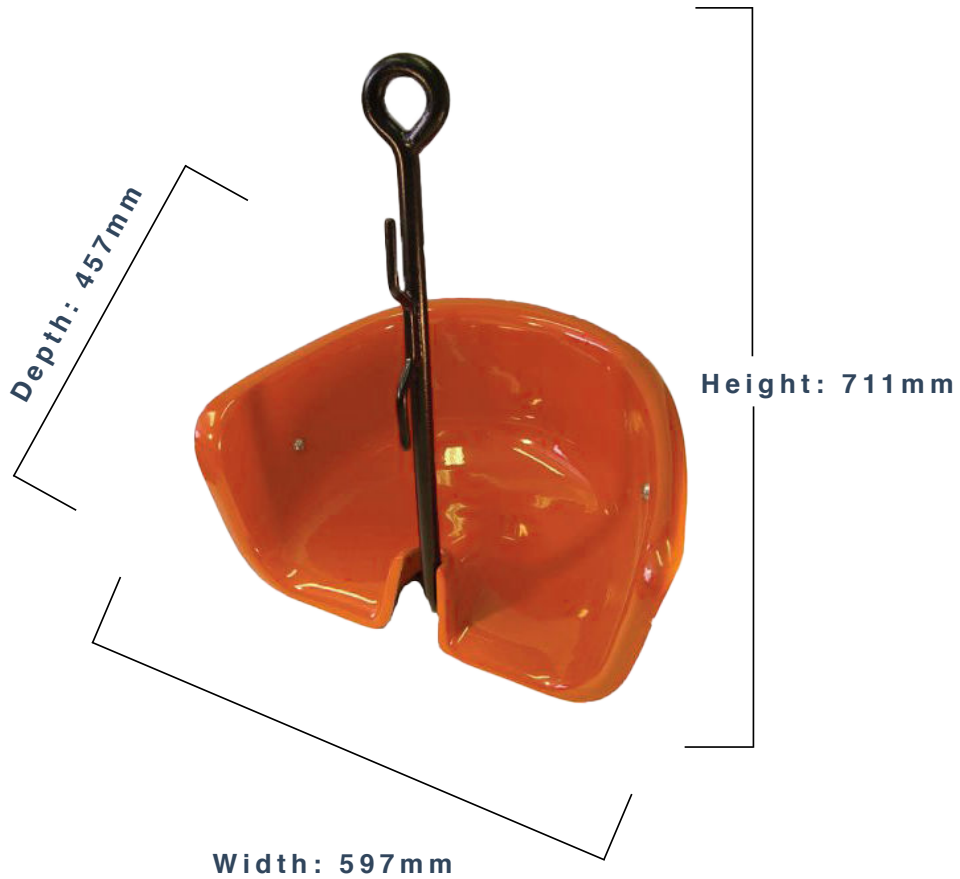

### Product Features

- Safely lift and lower individuals for extended period of time.
- Fibreglass seat for comfort and safety
- Integrated rope cleat for convenient work positioning
- Wide range of uses including confined space and maintenance work.
- Eliminate the risk of suspension trauma.
- Must be worn with a harness

### Product Specification

- User capacity: 140kg
- Seat material: fibreglass
- Frame material: galvansied steel
- Weight: 4.3kg

	Bosun's Chair		 
	Model	SHBC	
Description: Bosun's Chair			

# Bosun's Chair - Technical Sales Sheet: 71

Product Code: 40236

Product Code	Description
40236	SHBC-01 Bosun's chair. User capacity:140kg

	Bosun's Chair		 
	Model	SHBC	
Description: Bosun's Chair			